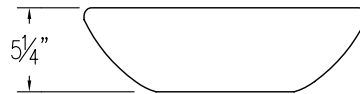

ELANTI COLLECTION

1409

MOUNTING HOLES
(BACK WALL)

PRODUCT DIAGRAM