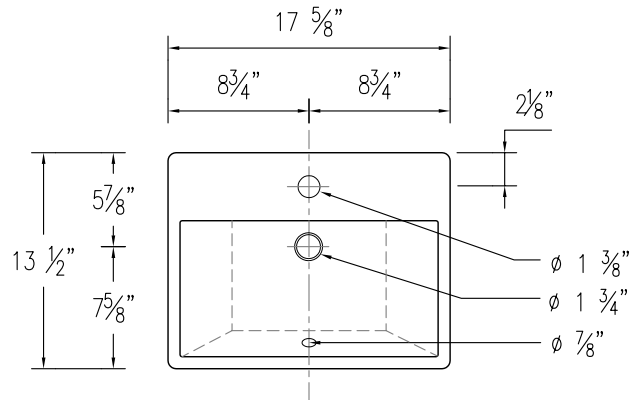

ELANTI COLLECTION

1409

MOUNTING HOLES
(BACK WALL)

PRODUCT DIAGRAM