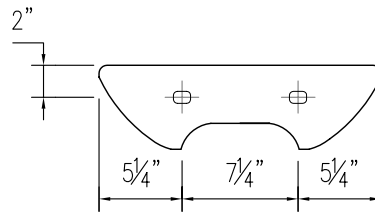

ELANTI COLLECTION

1409

MOUNTING HOLES
(BACK WALL)

PRODUCT DIAGRAM